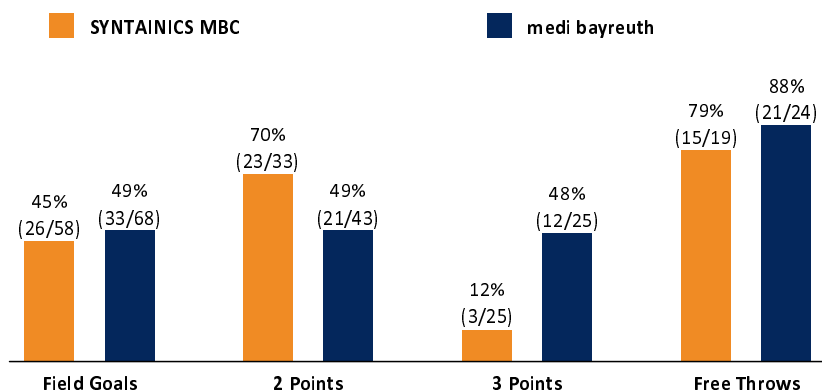

BAY - medi bayreuth (Coach: KORNER Raoul)

No.	Name	Min	PTS	2 Points	3 Points	Field Goals	Free Throws	OR	DR	TR	AS	ST	TO	BS	SB	PF	FD	EFF	+/-	
*0	PARDON Dererk	18:40	11	3/7 (43%)		3/7 (43%)	5/5 (100%)	3	4	7	2		2			3	14	19		
2	WENZL Nico	3:42	0	0/1 (0%)		0/1 (0%)										1		-1	4	
7	JALALPOOR Philip	11:05	5	1/1 (100%)	1/2 (50%)	2/3 (67%)			2	2	1		1			1	1	6	13	
9	BRUHNKE Kay	10:36	0		0/1 (0%)	0/1 (0%)					1		3			4		-3	-6	
*10	DORETH Bastian	21:56	5	1/4 (25%)		1/4 (25%)	3/3 (100%)	1	4	5	5	1				2	13	23		
11	SEIFERTH Andreas	21:20	12	5/8 (63%)		5/8 (63%)	2/2 (100%)	2	5	7	2	2	1			3	2	19	10	
12	JONES Lazeric	17:03	1	0/2 (0%)	0/2 (0%)	0/4 (0%)	1/2 (50%)		2	2	1		1			2	4	-2	0	
*15	TIBY Matthew	20:28	14	2/4 (50%)	1/2 (50%)	3/6 (50%)	7/8 (88%)	1	2	3	2	2				2	4	17	12	
16	KRUG Johannes	2:44	0													1		0	6	
*23	WALKER David	25:00	22	2/4 (50%)	6/8 (75%)	8/12 (67%)		1	4	5	2	2				2		27	31	
24	BARTLEY Frank	22:21	10	4/5 (80%)	0/2 (0%)	4/7 (57%)	2/3 (67%)		2	2	1	4	2			1	3	11	2	
*31	OLISEVICIUS Osvaldas	25:05	19	3/7 (43%)	4/8 (50%)	7/15 (47%)	1/1 (100%)		3	3	4	1	1		1	2	3	18	31	
Team / Coach								2	2			1				1				
Totals			200:00	99	21/43 (49%)	12/25 (48%)	33/68 (49%)	21/24 (88%)	10	28	38	21	12	12		1	19	22	120	29

MBC	BAY
7 / 25 / 32	10 / 28 / 38
12	21
23	19
19	22
20	12
7	12
44	38
11	17
12	14
2 (7:5)	31 (68:99)
5-0 (45:63)	13-0 (38:60)
Lead Changes: 4	
Times Tied: 4	

EASycREDIT-BBL.DE

Alle offiziellen Statistiken der easyCredit BBL, Daten, Rekorde uvm. gibt es auf easyCredit-BBL.de! News, Stats, Tabelle und Spielplan für unterwegs: Kostenfrei für iOS und Android in der offiziellen Liga-App!

MAGENTA SPORT

Keinen Korb mehr verpassen - Alle Spiele der easyCredit BBL und des MagentaSport BBL Pokals LIVE und in HD! Das größte Basketball-Angebot Deutschlands zuhause und mobil! www.MagentaSport.de

LEGEND
Min Minutes Played   DR Defensive Rebounds   AS Assists   BS Blocked Shots   PF Fouls   +/- Plus-Minus-Rating
DNP Did Not Play   OR Offensive Rebounds   ST Steals   SB Shots Blocked   FD Fouls Drawn   * Starters
PTS Points   TR Total Rebounds   TO Turnovers   EFF Efficiency = ((PTS + TR + AS + ST + BS) - ((FGA - FGM) + (FTA - FTM) + TO))