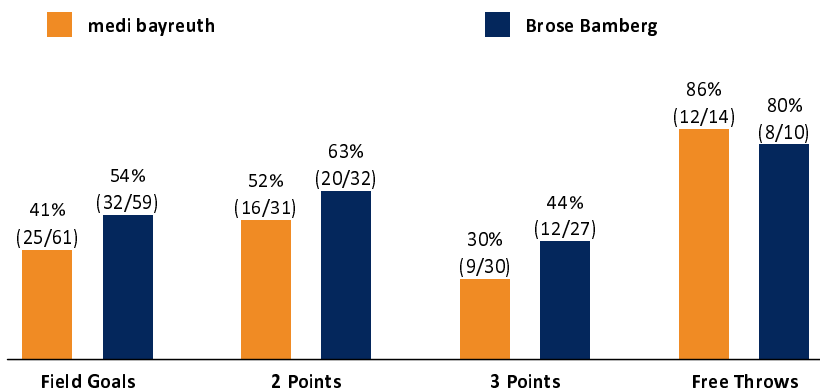

medi bayreuth

71 : 84

Brose Bamberg

Referee: CICI Gentian
Umpires: BARTH Benjamin / KRAUSE Oliver
Commissioner: JANZEN Sascha

Attendance: 2.757
Bayreuth, Oberfrankenhalle (3.300 Plätze), SA 26 MRZ 2022, 18:00, Game-ID: 26175

Scoreboard table showing Q1, Q2, Q3, Q4 scores for BAY and BAM.

BAY - medi bayreuth (Coach: KORNER Raoul)

Main player statistics table for medi bayreuth including columns for No., Name, Min, PTS, 2 Points, 3 Points, Field Goals, Free Throws, OR, DR, TR, AS, ST, TO, BS, SB, PF, FD, EFF, +/-.

BAM - Brose Bamberg (Coach: AMIEL Oren)

Main player statistics table for Brose Bamberg including columns for No., Name, Min, PTS, 2 Points, 3 Points, Field Goals, Free Throws, OR, DR, TR, AS, ST, TO, BS, SB, PF, FD, EFF, +/-.

Summary statistics table comparing BAY and BAM across various categories like Rebounds, Assists, Fouls, etc.

EASYCREDIT-BBL.DE

Alle offiziellen Statistiken der easyCredit BBL, Daten, Rekorde uvm. gibt es auf easyCredit-BBL.de! Und für unterwegs: die neue offizielle Liga-App, kostenfrei für iOS und Android.

MAGENTASPORT.DE

Keinen Korb mehr verpassen - Alle Spiele der easyCredit Basketball Bundesliga und des MagentaSport BBL Pokals live auf MagentaSport.de

LEGEND
Min Minutes Played
DR Defensive Rebounds
AS Assists
BS Blocked Shots
PF Fouls
+/- Plus-Minus-Rating
DNP Did Not Play
OR Offensive Rebounds
ST Steals
SB Shots Blocked
FD Fouls Drawn
* Starters
PTS Points
TR Total Rebounds
TO Turnovers
EFF Efficiency = ((PTS + TR + AS + ST + BS) - ((FGA - FGM) + (FTA - FTM) + TO))