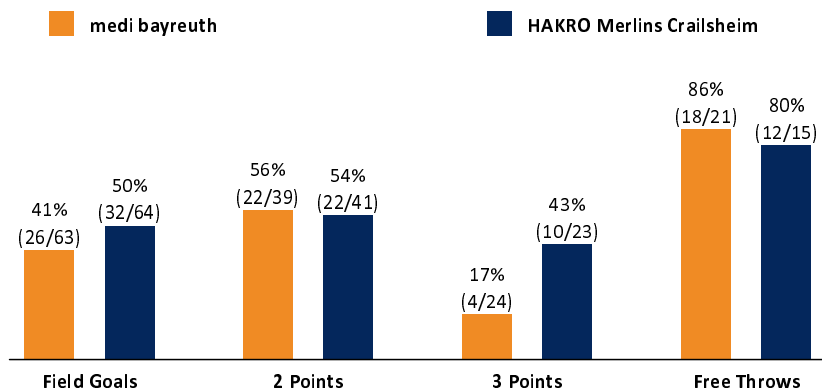

medi bayreuth

74 : 86 HAKRO Merlins Crailsheim

Referee: MADINGER Christof
Umpires: MUTAPCIC Armin / FINGERLING Stefan
Commissioner: EICHHORN Christian

Attendance: 2.631
Bayreuth, Oberfrankenhalle (3.300 Plätze), SA 23 OKT 2021, 18:00, Game-ID: 25976

Scoreboard table showing Q1, Q2, Q3, Q4 scores for BAY and CRA.

BAY - medi bayreuth (Coach: KORNER Raoul)

Main player statistics table for BAY team including columns for No., Name, Min, PTS, 2 Points, 3 Points, Field Goals, Free Throws, and various rebound/steal metrics.

CRA - HAKRO Merlins Crailsheim (Coach: GLEIM Sebastian)

Main player statistics table for CRA team including columns for No., Name, Min, PTS, 2 Points, 3 Points, Field Goals, Free Throws, and various rebound/steal metrics.

Summary statistics table comparing BAY and CRA across categories like Rebounds, Assists, Fouls, Turnovers, Steals, Points in the Paint, etc.

EASYCREDIT-BBL.DE
Alle offiziellen Statistiken der easyCredit BBL, Daten, Rekorde uvm. gibt es auf easyCredit-BBL.de!

MAGENTASPORT.DE
Keinen Korb mehr verpassen - Alle Spiele der easyCredit Basketball Bundesliga und des MagentaSport BBL Pokals live auf MagentaSport.de

LEGEND
Min Minutes Played, DR Defensive Rebounds, AS Assists, BS Blocked Shots, PF Fouls, +/- Plus-Minus-Rating
DNP Did Not Play, OR Offensive Rebounds, ST Steals, SB Shots Blocked, FD Fouls Drawn, * Starters
PTS Points, TR Total Rebounds, TO Turnovers, EFF Efficiency = ((PTS + TR + AS + ST + BS) - ((FGA - FGM) + (FTA - FTM) + TO))