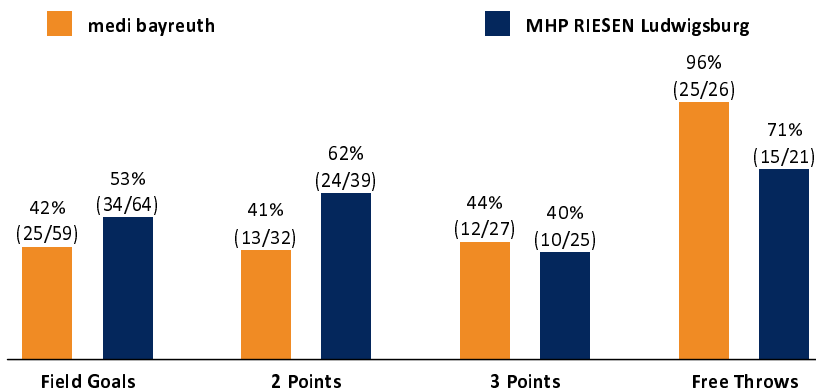

medi bayreuth

87 : 93 MHP RIESEN Ludwigsburg

Referee: MADINGER Christof
Umpires: SIMONOW Konstantin / BRENDEL Nicolas
Commissioner: WEGNER Ronny

Attendance: 2.441
Bayreuth, Oberfrankenhalle (3.300 Plätze), DO 28 APR 2022, 19:00, Game-ID: 26227

Scoreboard table showing Q1, Q2, Q3, Q4 scores for BAY and LUD.

BAY - medi bayreuth (Coach: KORNER Raoul)

Main player statistics table for medi bayreuth including columns for No., Name, Min, PTS, 2 Points, 3 Points, Field Goals, Free Throws, and various rebound/assist metrics.

LUD - MHP RIESEN Ludwigsburg (Coach: PATRICK John)

Main player statistics table for MHP RIESEN Ludwigsburg including columns for No., Name, Min, PTS, 2 Points, 3 Points, Field Goals, Free Throws, and various rebound/assist metrics.

Summary statistics table comparing BAY and LUD across various metrics like Rebounds, Assists, Fouls, Turnovers, Steals, Points in the Paint, etc.

EASYCREDIT-BBL.DE
Alle offiziellen Statistiken der easyCredit BBL, Daten, Rekorde uvm. gibt es auf easyCredit-BBL.de!

MAGENTASPORT.DE
Keinen Korb mehr verpassen - Alle Spiele der easyCredit Basketball Bundesliga und des MagentaSport BBL Pokals live auf MagentaSport.de

LEGEND
Min Minutes Played, DR Defensive Rebounds, AS Assists, BS Blocked Shots, PF Fouls, +/- Plus-Minus-Rating
DNP Did Not Play, OR Offensive Rebounds, ST Steals, SB Shots Blocked, FD Fouls Drawn, * Starters
PTS Points, TR Total Rebounds, TO Turnovers, EFF Efficiency = ((PTS + TR + AS + ST + BS) - ((FGA - FGM) + (FTA - FTM) + TO))